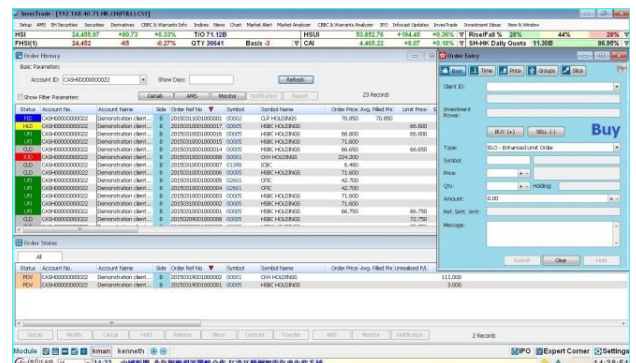

InvesTrade

Enhancement

(version 9.0.5 / InvesTrade)

Infocast will be enhancing all investor servers by 30th June to ensure the highest performance and reliability.

The enhancement also expands on investor functionality. It enables a one-stop solution for market data information and stock trading functionality. The enhanced version also supports real-time Shanghai A-shares quotes and market information services via the Shanghai-Hong Kong Stock Connect.

Functions

Speed

Stability

Service

The enhanced version will deliver new functionality, faster speed, more stability and the most comprehensive service for your business. The following value-added services can also be added to the enhanced version:-

SH-HK Stock Connect add-on services*

1. Shanghai A-Shares AMS
2. Shanghai Real-Time Indices
3. SH-HK Watch List
4. SH-HK Most Active List

InvesTrade add-on services**

1. Multi-Market Trading Functionality
2. Client Portfolio Management
3. Manual Trade Handling
4. Reporting Features